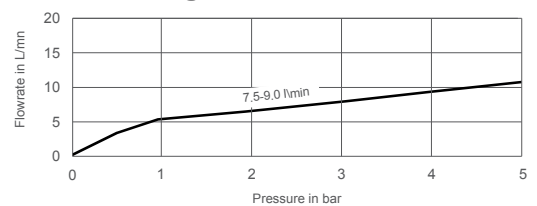

Aleo Single-Lever Wall-Mount Basin Mixer

C5683IN-4ND-CP

Product Description: Aleo single-lever wall-mount basin mixer

Colour/Finish: Polished Chrome

Material: Brass Body

Minimum Pressure: 0.5 bar

Product Weight (kg): 2.1

Fixings Included: Yes

Guarantee (Years): 5

Additional Information: KOHLER® finishes resist corrosion and tarnishing, whilst solid brass construction ensures durability and reliability.

Flow Diagram

Dimensions (mm)